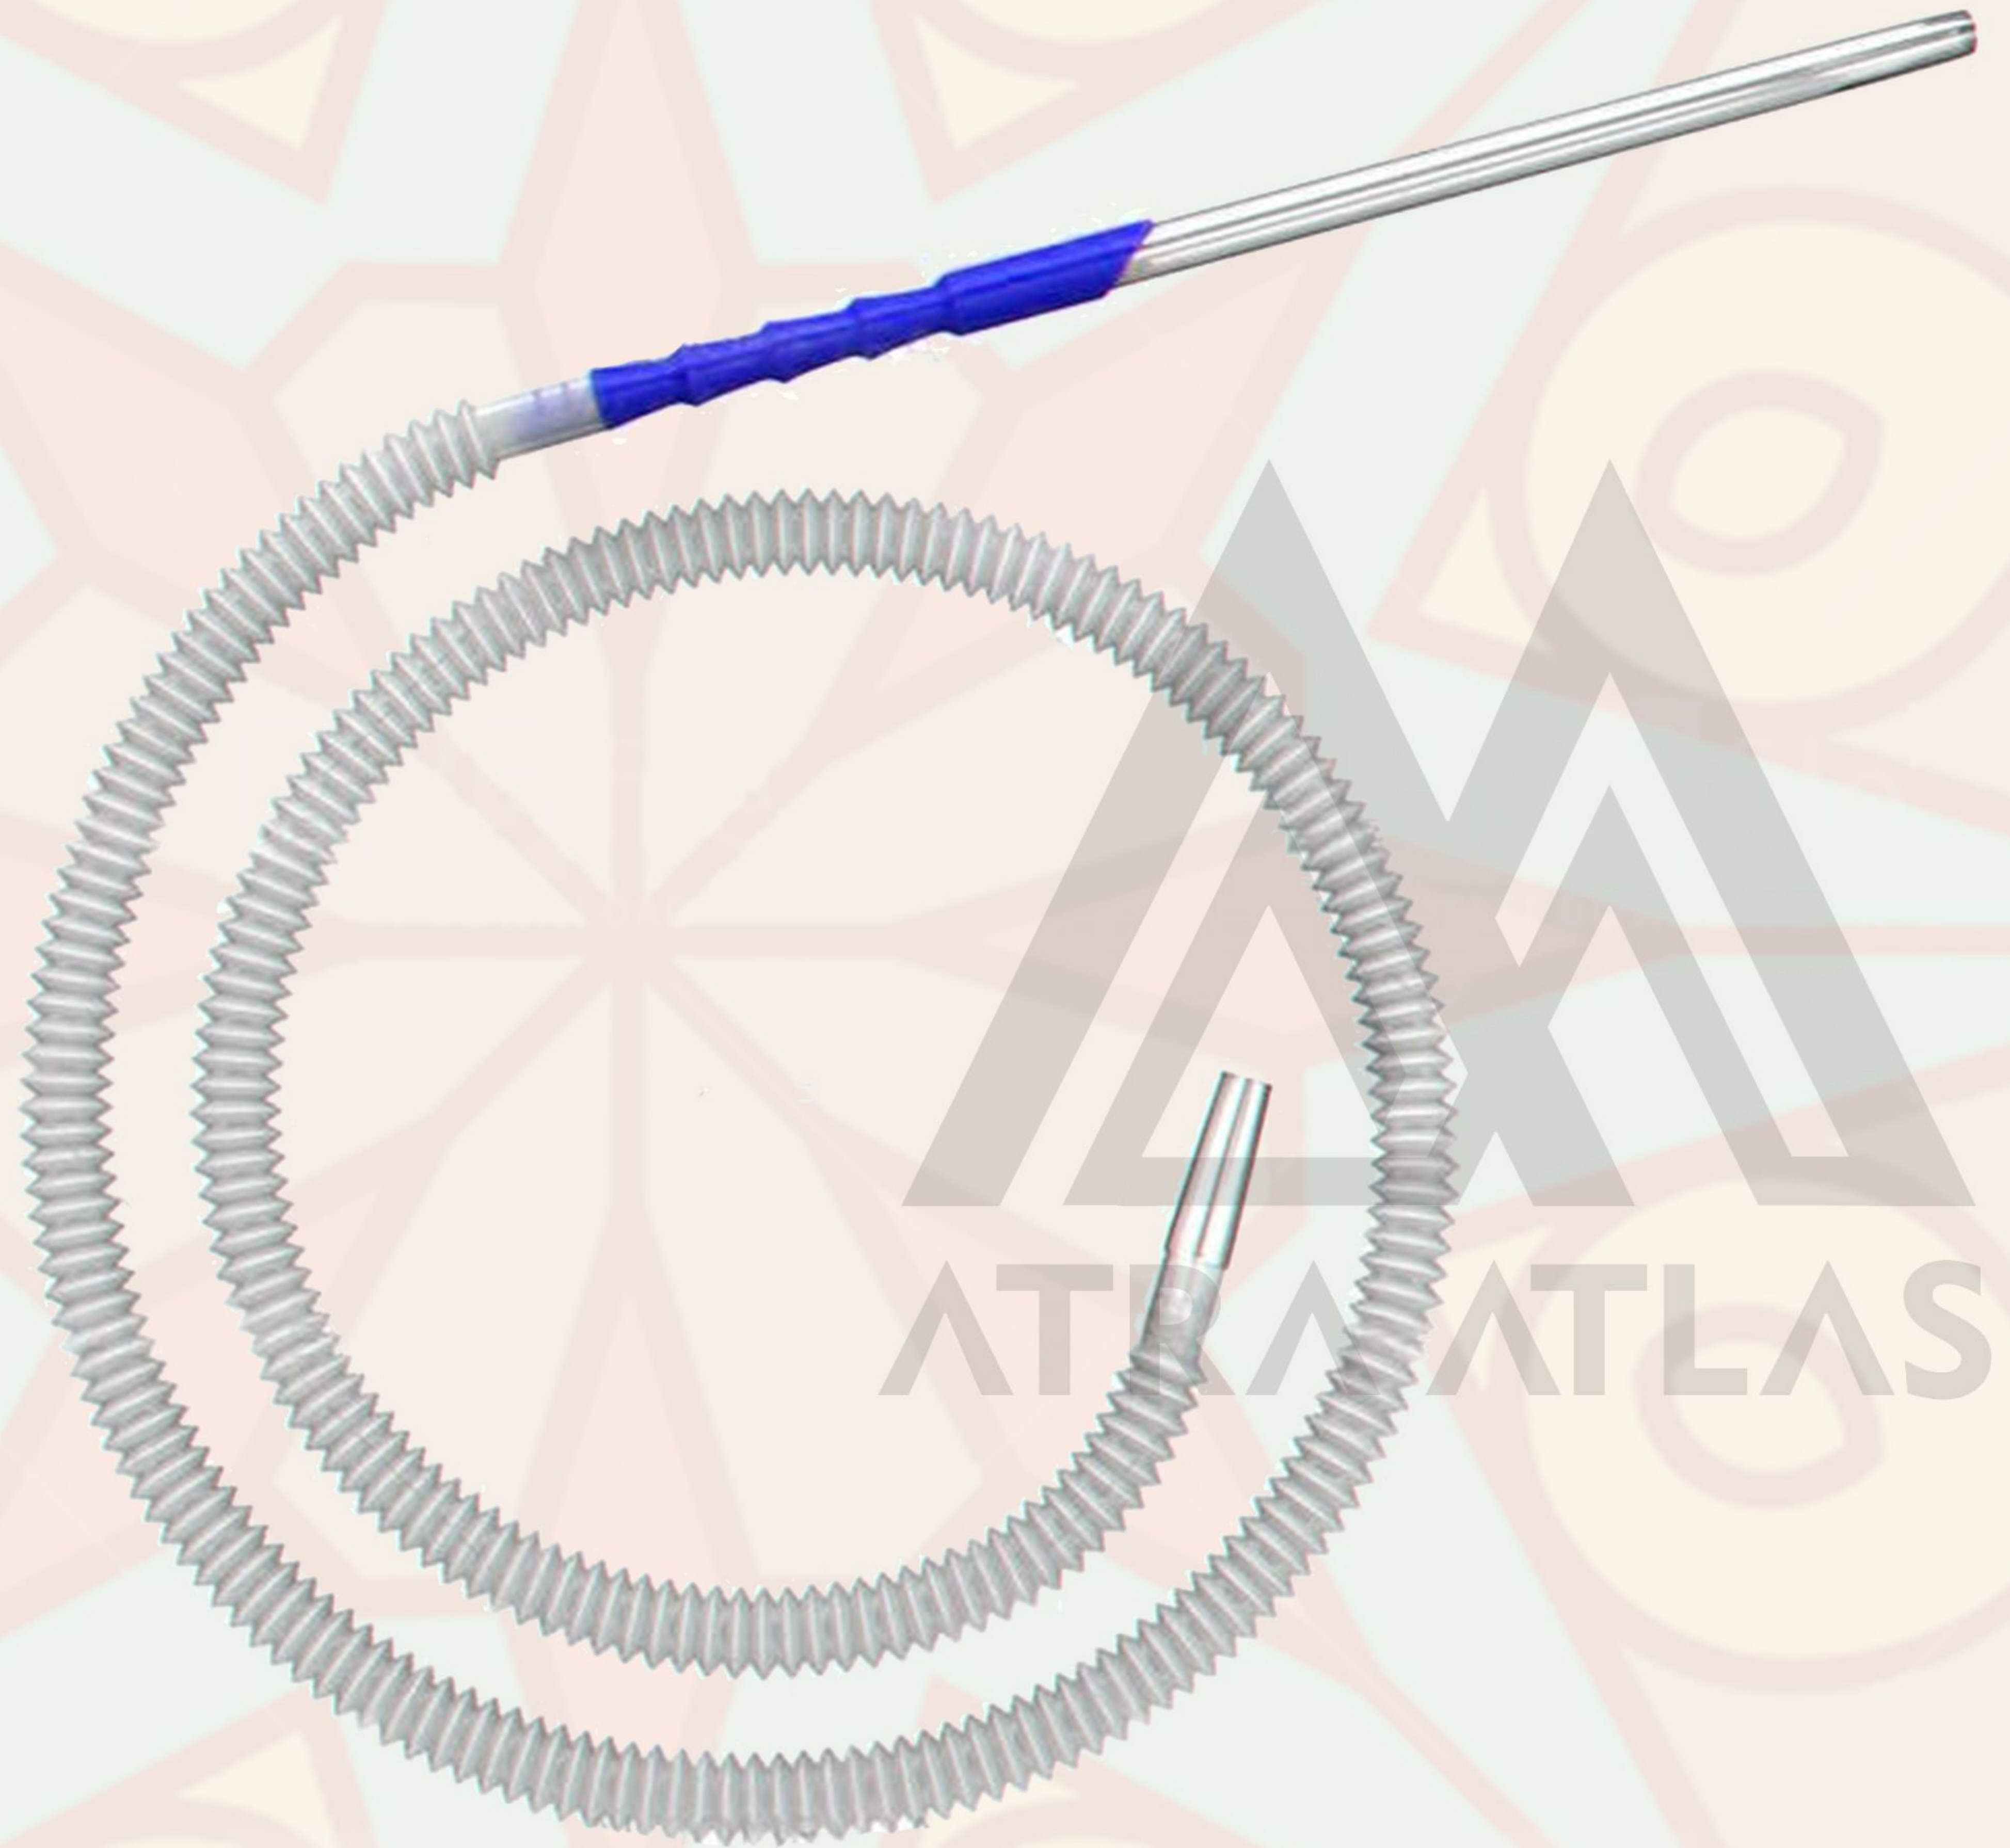

AABT

K4

Luxury fusion
category

1.5 meter collapsible
hose

Black base
Washer